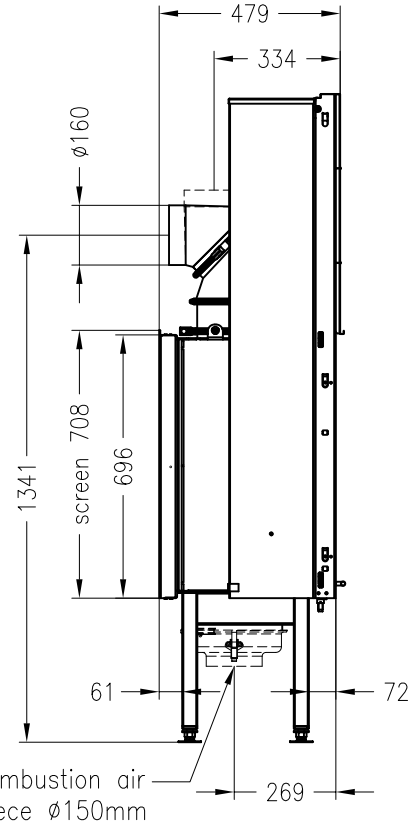

Fireplace insert Arte F-FDh-4S

elevating door

Linear 4S

as at: 01/2013

front view

M~1:20

side view

M~1:20

concealed window frame,
ceramic glass framed on 2 sides,
printed on 4 sides

optional combustion air
connecting piece $\varnothing 150\text{mm}$

horizontal section

M~1:10

All representations and drawings are protected by applicable copyright laws.
Utilisation or publication, including individual details, only with our written approval.
Technical data subject to change. Errors and omissions excepted.