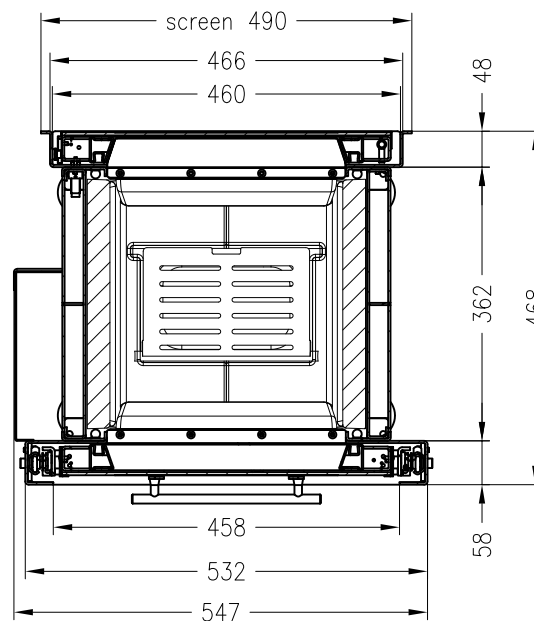

Fireplace insert Arte F-FDh-4S

elevating door

Linear 4S

as at: 01/2013

front view

M~1:20

side view

M~1:20

concealed window frame,
ceramic glass framed on 2 sides,
printed on 4 sides

optional combustion air
connecting piece $\varnothing 150\text{mm}$

horizontal section

M~1:10

All representations and drawings are protected by applicable copyright laws.
Utilisation or publication, including individual details, only with our written approval.
Technical data subject to change. Errors and omissions excepted.