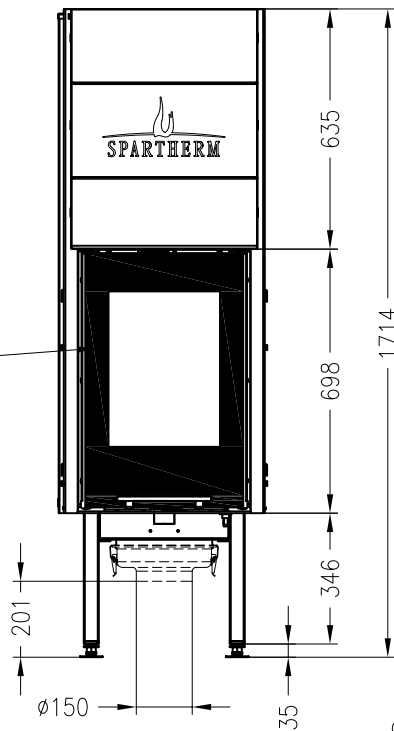

Fireplace insert Arte F-FDh-4S

elevating door

Linear 4S

as at: 01/2013

front view

M~1:20

side view

M~1:20

concealed window frame,
ceramic glass framed on 2 sides,
printed on 4 sides

optional combustion air
connecting piece $\varnothing 150\text{mm}$

horizontal section

M~1:10

All representations and drawings are protected by applicable copyright laws.
Utilisation or publication, including individual details, only with our written approval.
Technical data subject to change. Errors and omissions excepted.